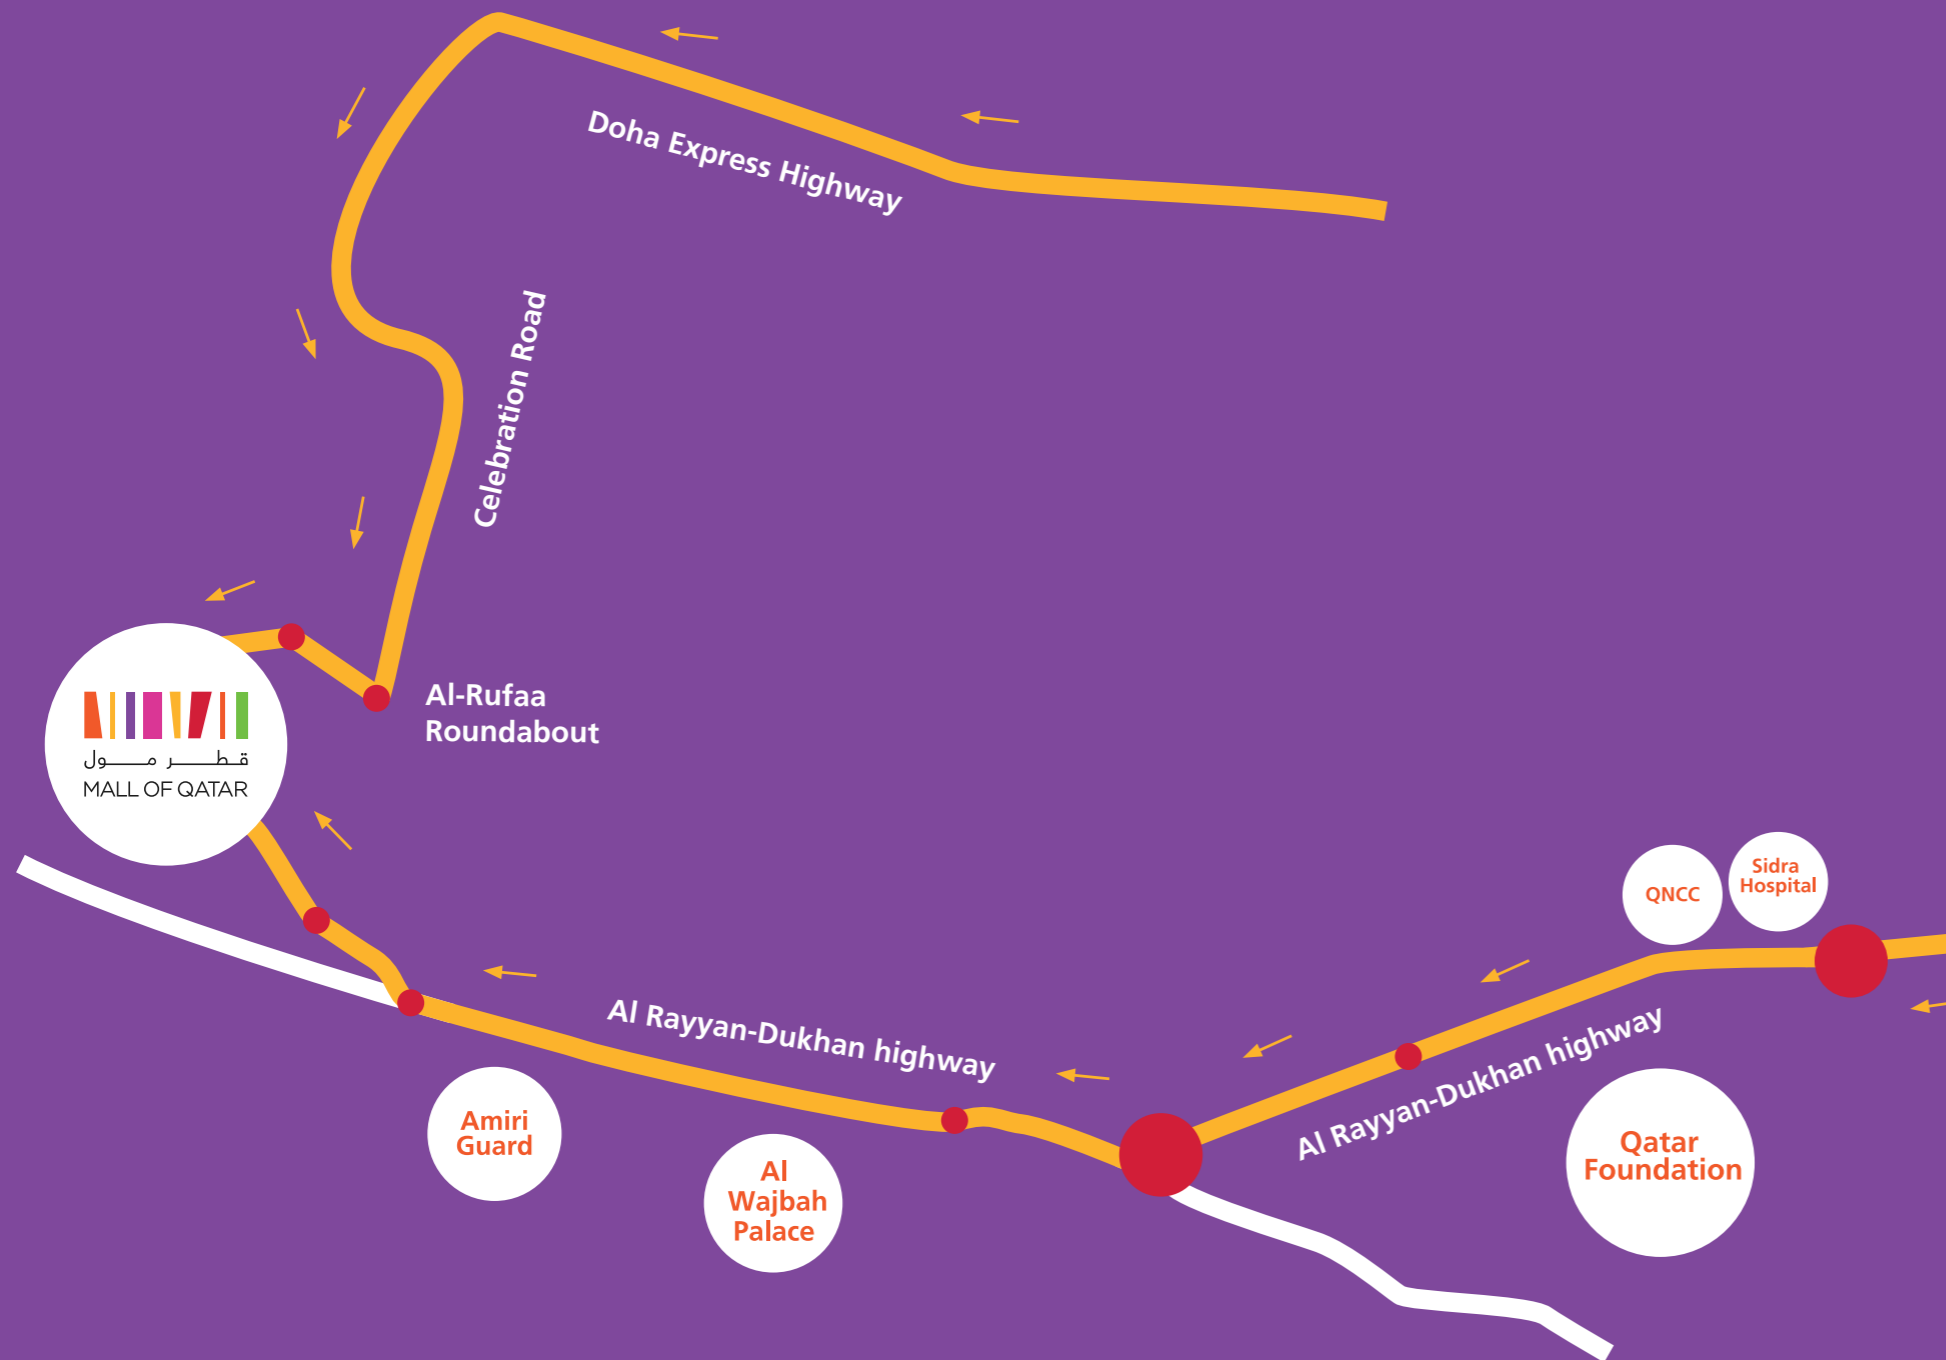

## Location Map

### How To Get There from Dukhan Highway

- Take Al Rayyan-Dukhan highway towards Dukhan.
- Pass Sidra hospital and QNCC (on your right).
- Continue on Al Rayyan-Dukhan Highway.
- Pass Amiri Guard (on your left).
- While approaching Amiri Guard (on your left) take the right exit towards Al-Rufaa Street and Mall of Qatar

### How To Get There from Doha Express Highway

- Take Doha Express Highway towards Al Rayyan
- Take right exit towards Al-Rufaa street/Celebration Road
- Keep straight to Al-Rufaa roundabout
- At Al-Rufaa roundabout take right towards Mall of Qatar